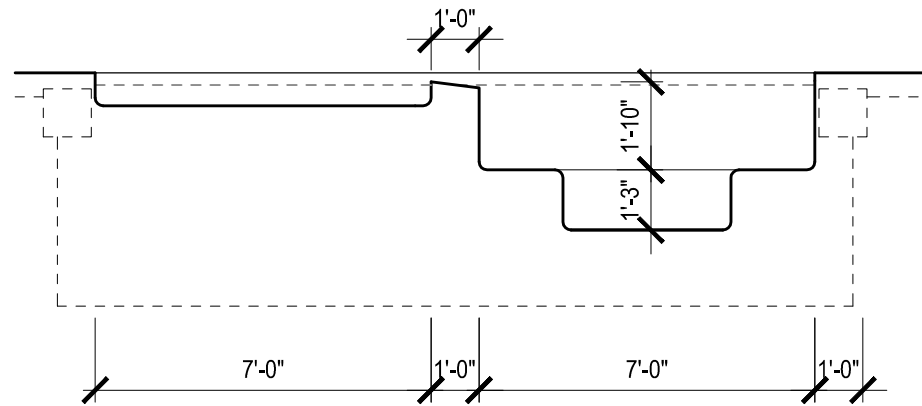

**CRESCENT
HEIGHTS
RESIDENCE**

633 N. Crescent Heights
Los Angeles, CA 90048

Drawing

SECTIONS

Date June 15, 2016
Scale 1/4" = 1'-0"
Sheet 3 OF 3

All drawings and written material appearing herein constitute original and unpublished work of BO.SHI architects and may not be duplicated, used or disclosed without written consent of BO.SHI architects.

Sheet

A2.00

POOL SPA SECTION 4
SCALE: 1/4" = 1'-0"

POOL SPA SECTION 3
SCALE: 1/4" = 1'-0"

POOL SPA SECTION 2
SCALE: 1/4" = 1'-0"

POOL BAJA SECTION 1
SCALE: 1/4" = 1'-0"