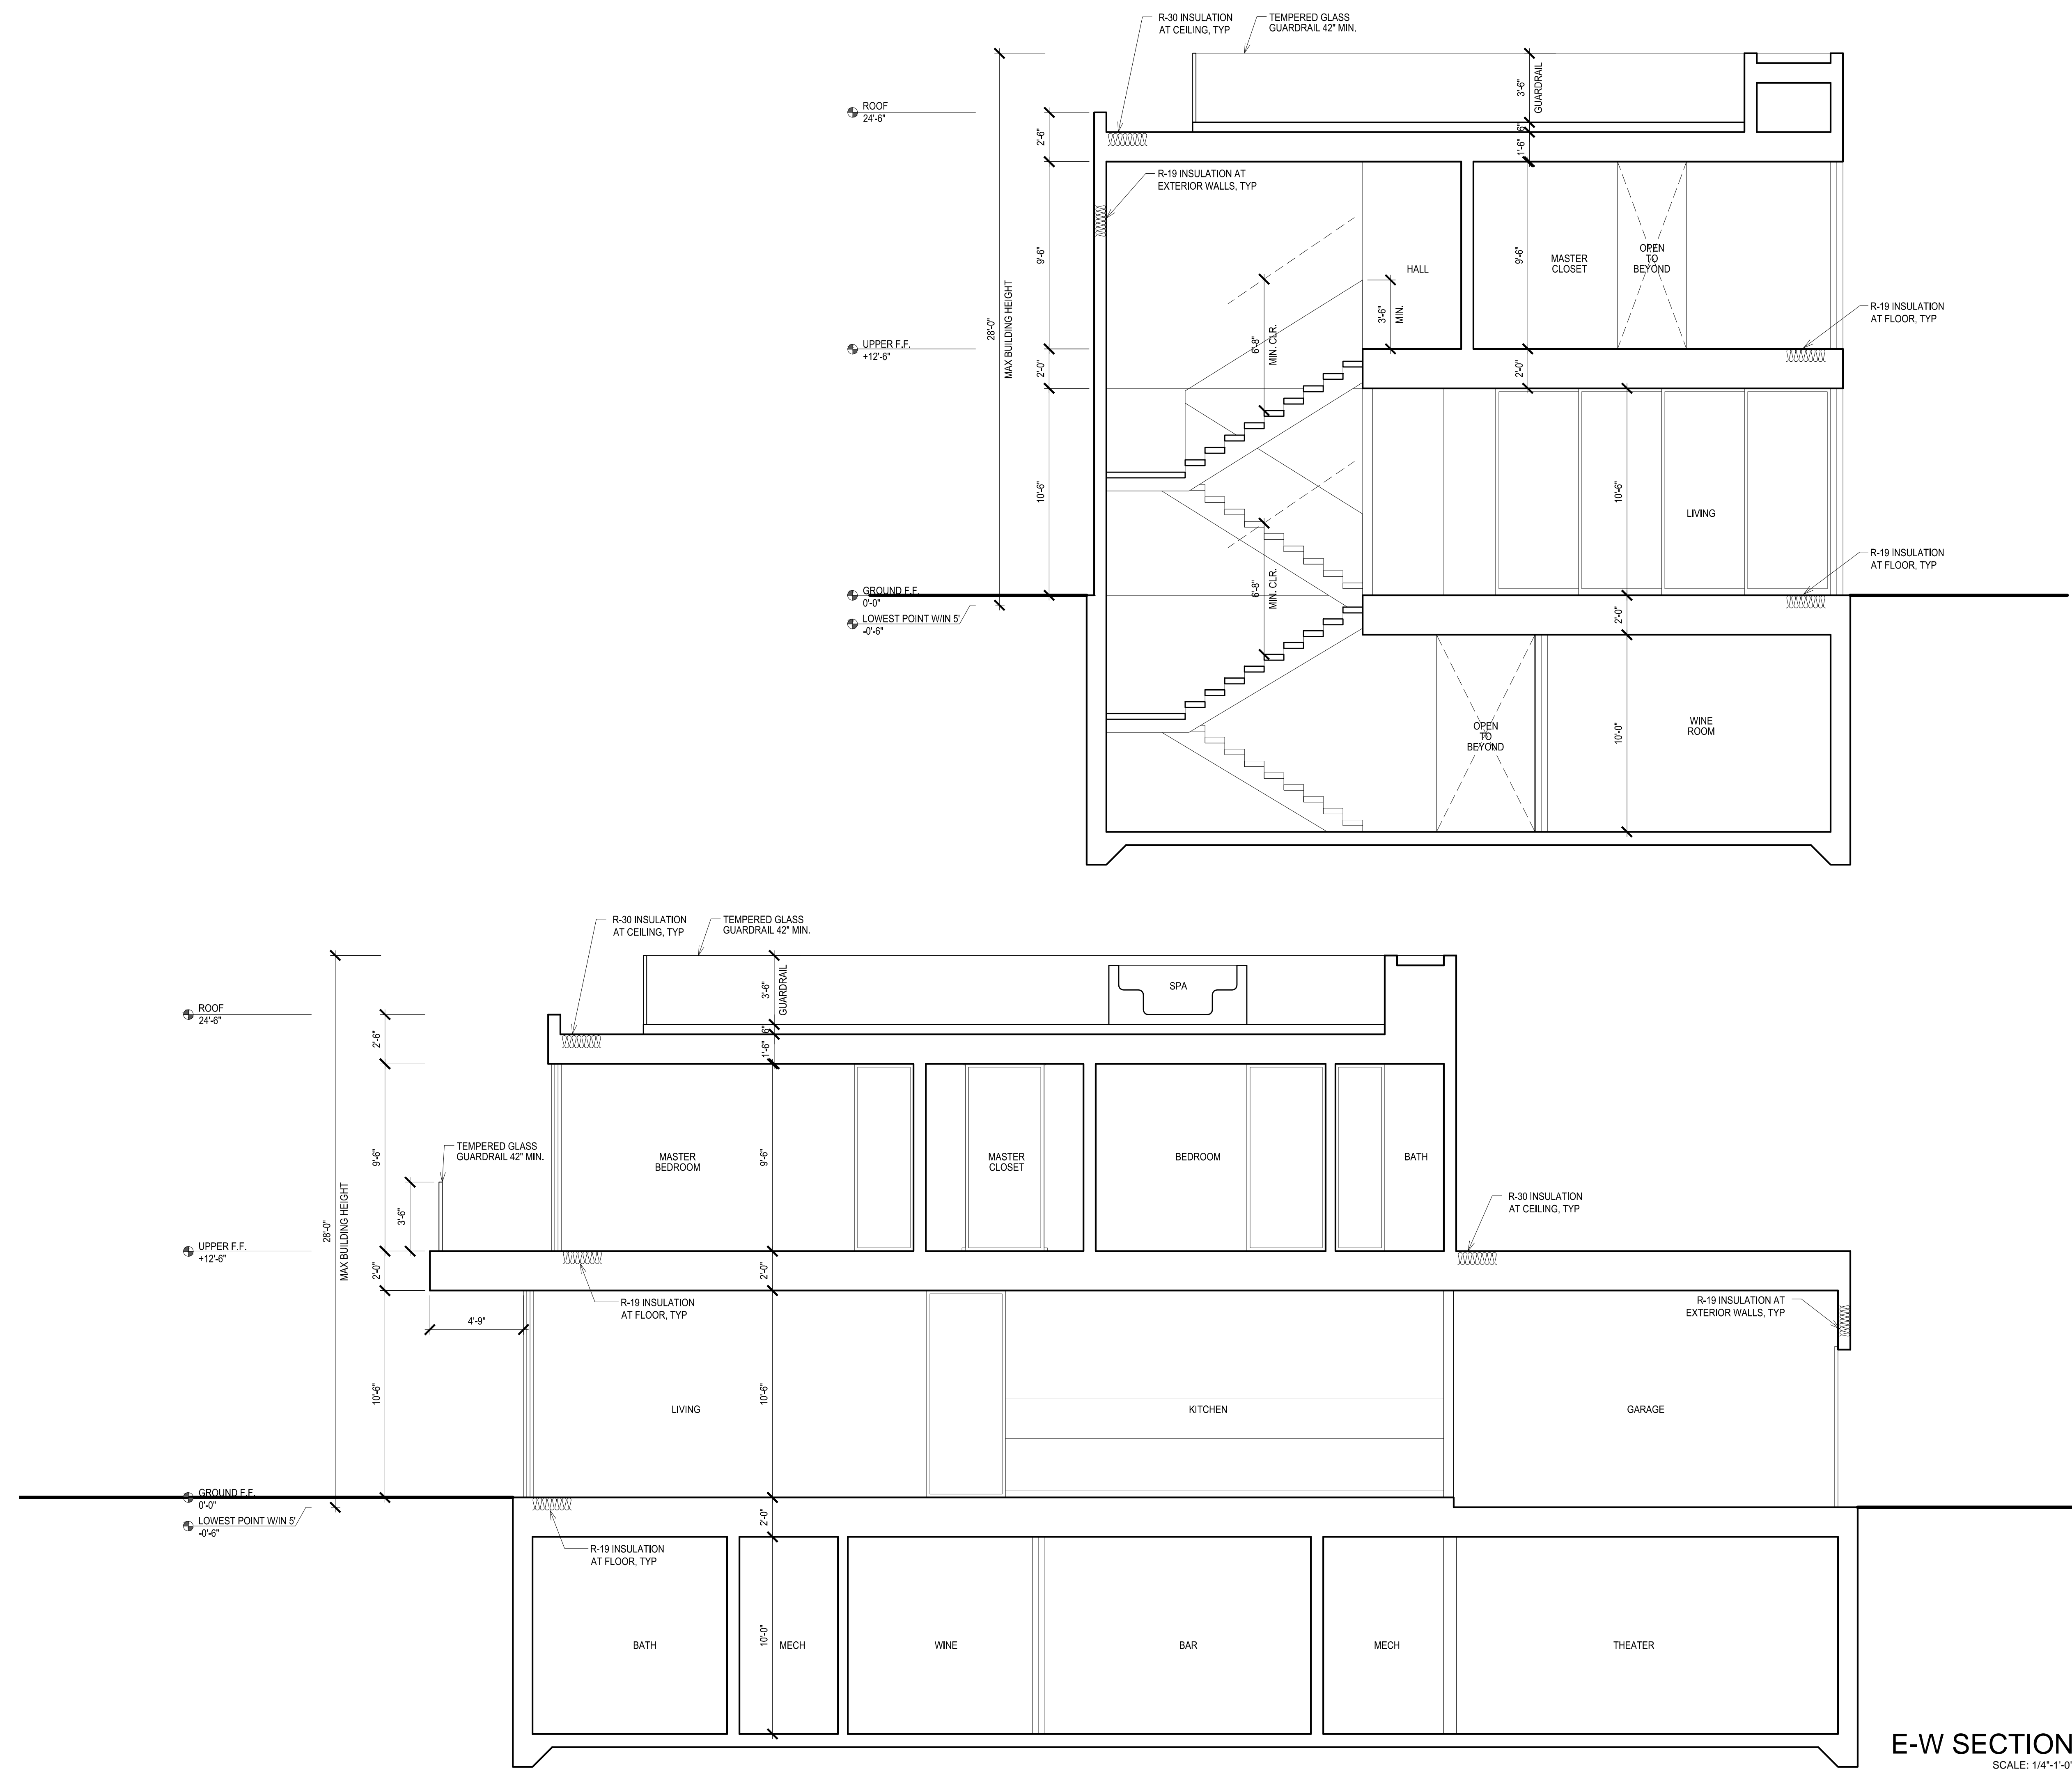

CRESCENT HEIGHTS RESIDENCE
633 N. Crescent Heights
Los Angeles, CA 90048

E-W SECTION 1
SCALE: 1/4"=1'-0"

Rev	Description
06.15.16	Plan Check Submittal

Drawing
SECTIONS

Date June 15, 2016
Scale 1/4"=1'-0"
Sheet

Sheet
A5.11