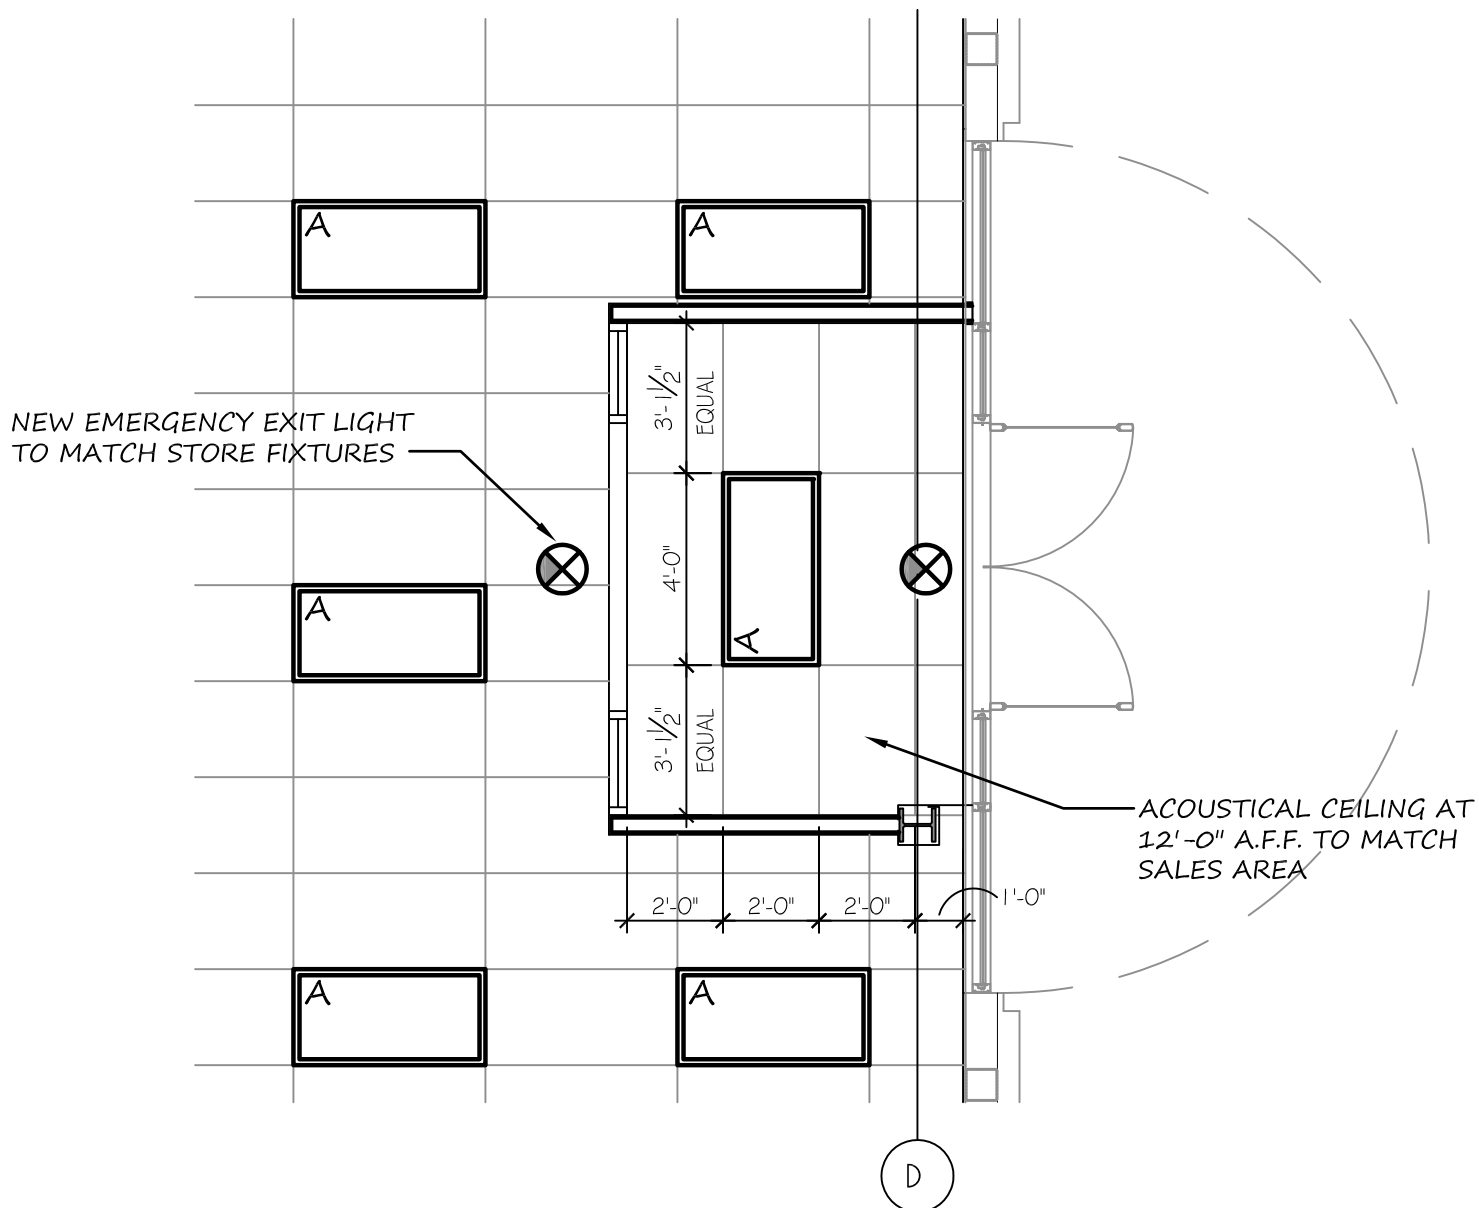

1 | VESTIBULE AT HIBBETT SPORTS
 A-SK-11 | SCALE: 1/4" = 1'-0"

2 | VESTIBULE AT HIBBETT SPORTS
 A-SK-11 | SCALE: 1/4" = 1'-0"