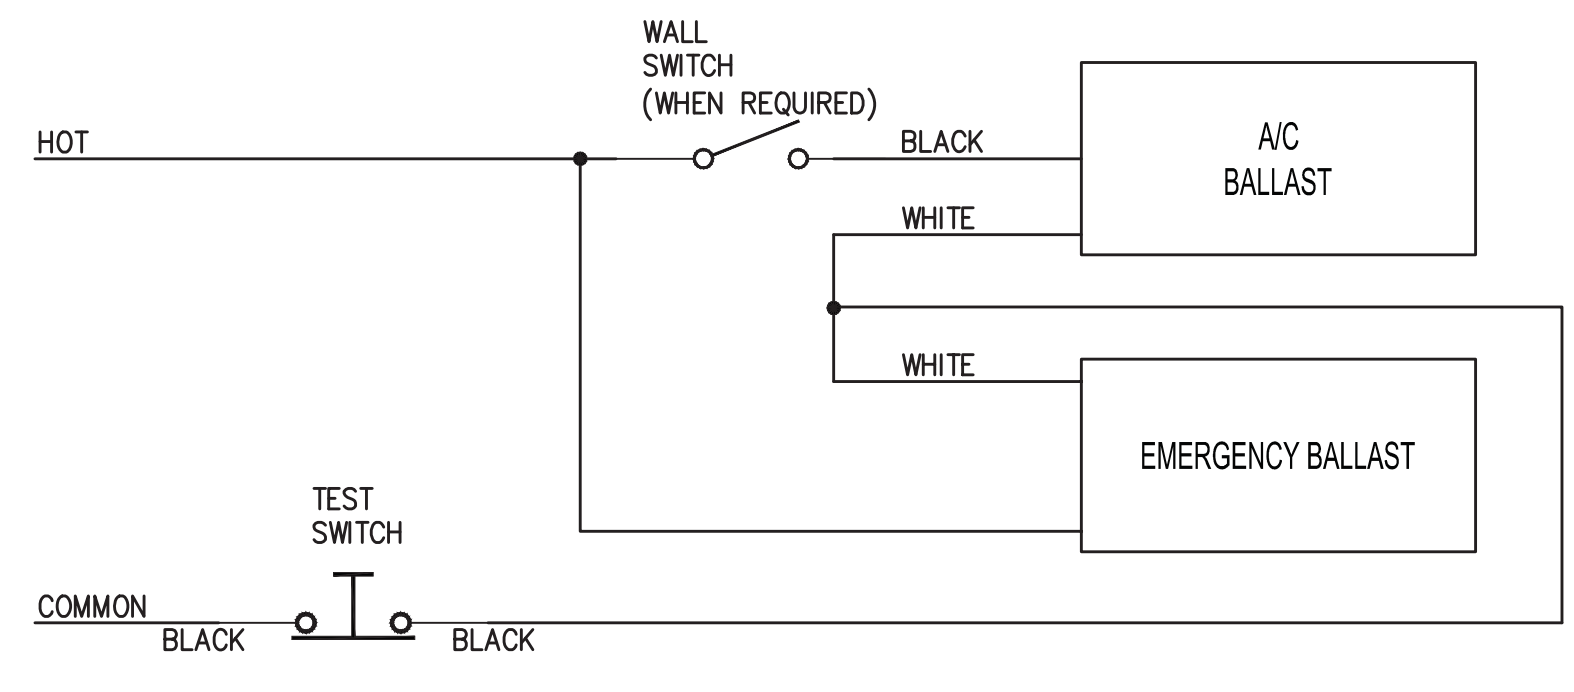

1 ELEVATION @ TYPICAL FIRE ALARM & BURGLAR ALARM KEYPAD
 NOT TO SCALE

2 EMERGENCY BALLAST DETAIL
 NOT TO SCALE

3 CONDUIT STUB-UP DETAIL
 NOT TO SCALE

4 TEAM ONE CONDUIT ROUTING DETAIL
 NOT TO SCALE

5 ELEVATION AT TYPICAL SIGNAGE HOLDER
 NOT TO SCALE

6 CONDUIT / J-BOX DETAIL
 NOT TO SCALE

7 STREET ENTRY PLAN @ SENSORMATIC ULTRA POST II SYSTEM
 NOT TO SCALE

8 STREET ENTRY SECTION @ SENSORMATIC
 NOT TO SCALE