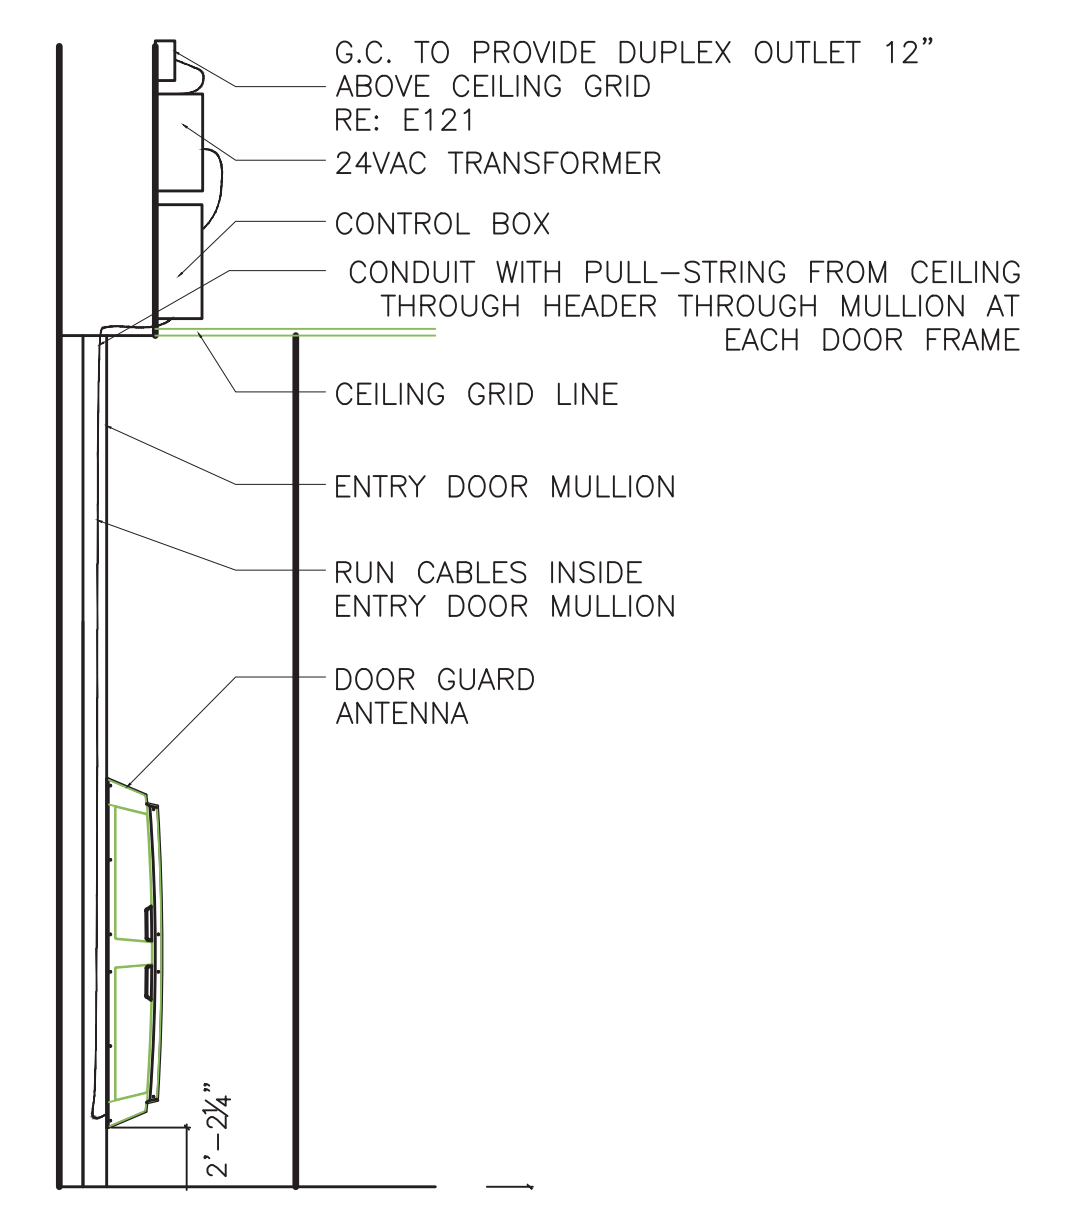

1 ELEVATION @ TYPICAL FIRE ALARM & BURGLAR ALARM KEYPAD
 NOT TO SCALE

2 EMERGENCY BALLAST DETAIL
 NOT TO SCALE

3 CONDUIT STUB-UP DETAIL
 NOT TO SCALE

4 TEAM ONE CONDUIT ROUTING DETAIL
 NOT TO SCALE

5 ELEVATION AT TYPICAL SIGNAGE HOLDER
 NOT TO SCALE

6 CONDUIT / J-BOX DETAIL
 NOT TO SCALE

7 STREET ENTRY PLAN @ SENSORMATIC ULTRA POST II SYSTEM
 NOT TO SCALE

8 STREET ENTRY SECTION @ SENSORMATIC
 NOT TO SCALE