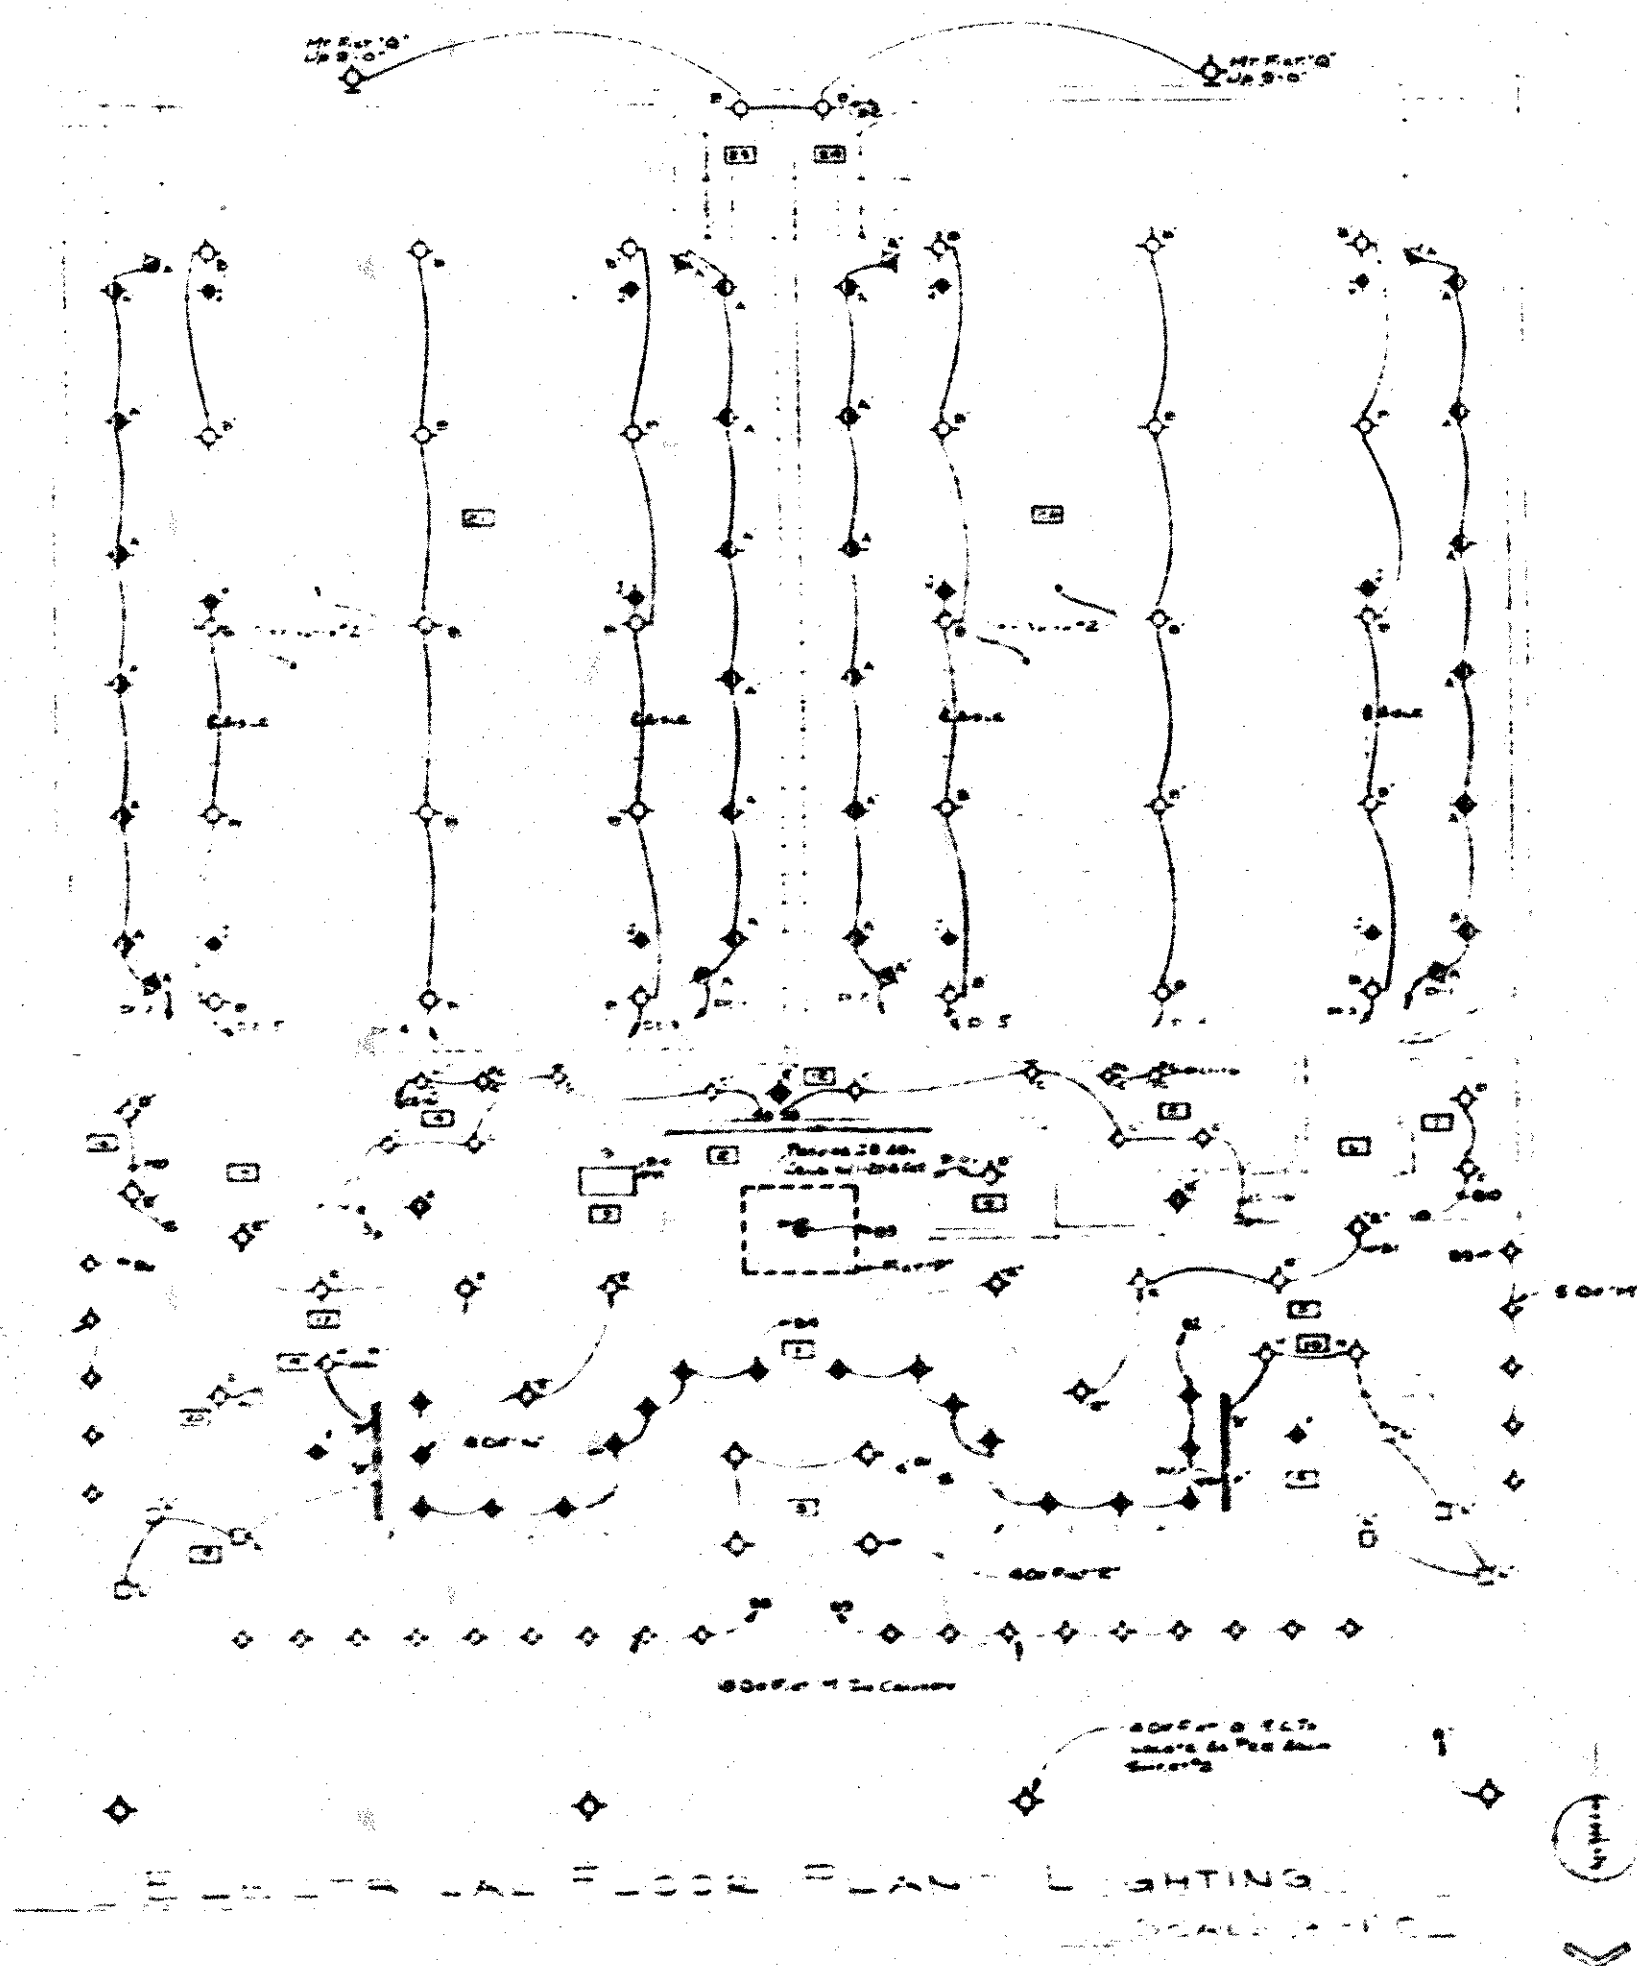

Mark	TYPE	MANUFACTURER & CAT. NO.	LAMPS
A	Recessed Wallwash	Progressive #1055-1028 (100W-4000)	175W-R40
B	Recessed Round	Progressive #79-084	175W-R50
C	Spot Flood	Progressive #1055-1028 (100W-4000)	175W-R40
D	Recessed Lamp	Progressive #1055-1028 (100W-4000)	175W-R40
E	Recessed Island	Progressive #1055-1028 (100W-4000)	175W-R40
F	Spot Flood	Progressive #1055-1028 (100W-4000)	175W-R40
G	Spot Flood	Progressive #1055-1028 (100W-4000)	175W-R40
H	Recessed Island	Progressive #1055-1028 (100W-4000)	175W-R40
J	Emergency Lts	Dual Lite #EXT-100 (500mA/100W)	2x 100W
K	Emergency Lts	Dual Lite #EXT-100 (500mA/100W)	2x 100W
L	Recessed Square	Progressive #1015-017	175W-Yellow
M	Recessed Round	Progressive #1055-100	100W-4000
N	Recessed Round	Progressive #1055-100	100W-4000
O	Spot To Lamp	Architectural Area Lighting #1055-100	175W-CLEAR
P	Decorative Fixt.	Form by Onuma & Small Exposed #1055-100	175W-CLEAR
Q	Wall Mtg. Head	Art Metal #1055-100	175W-0736

Mark	DESCRIPTION	NOTES
1	Single Pole Switch	100W-1000
2	Double Pole Switch	100W-1000
3	Control Panel	100W-1000
4	Transformer	100W-1000
5	Emergency Battery	100W-1000
6	Emergency Battery	100W-1000
7	Emergency Battery	100W-1000
8	Emergency Battery	100W-1000
9	Emergency Battery	100W-1000
10	Emergency Battery	100W-1000
11	Emergency Battery	100W-1000
12	Emergency Battery	100W-1000
13	Emergency Battery	100W-1000
14	Emergency Battery	100W-1000
15	Emergency Battery	100W-1000
16	Emergency Battery	100W-1000
17	Emergency Battery	100W-1000
18	Emergency Battery	100W-1000
19	Emergency Battery	100W-1000
20	Emergency Battery	100W-1000

THEATER FLOOR PLAN LIGHTING

SCALE: 1/8" = 1'-0"

NOTES:

1. All lights to be installed in accordance with the manufacturer's instructions.
2. All lights to be installed in accordance with the manufacturer's instructions.
3. Refer to the manufacturer's instructions for the correct installation of the lights.